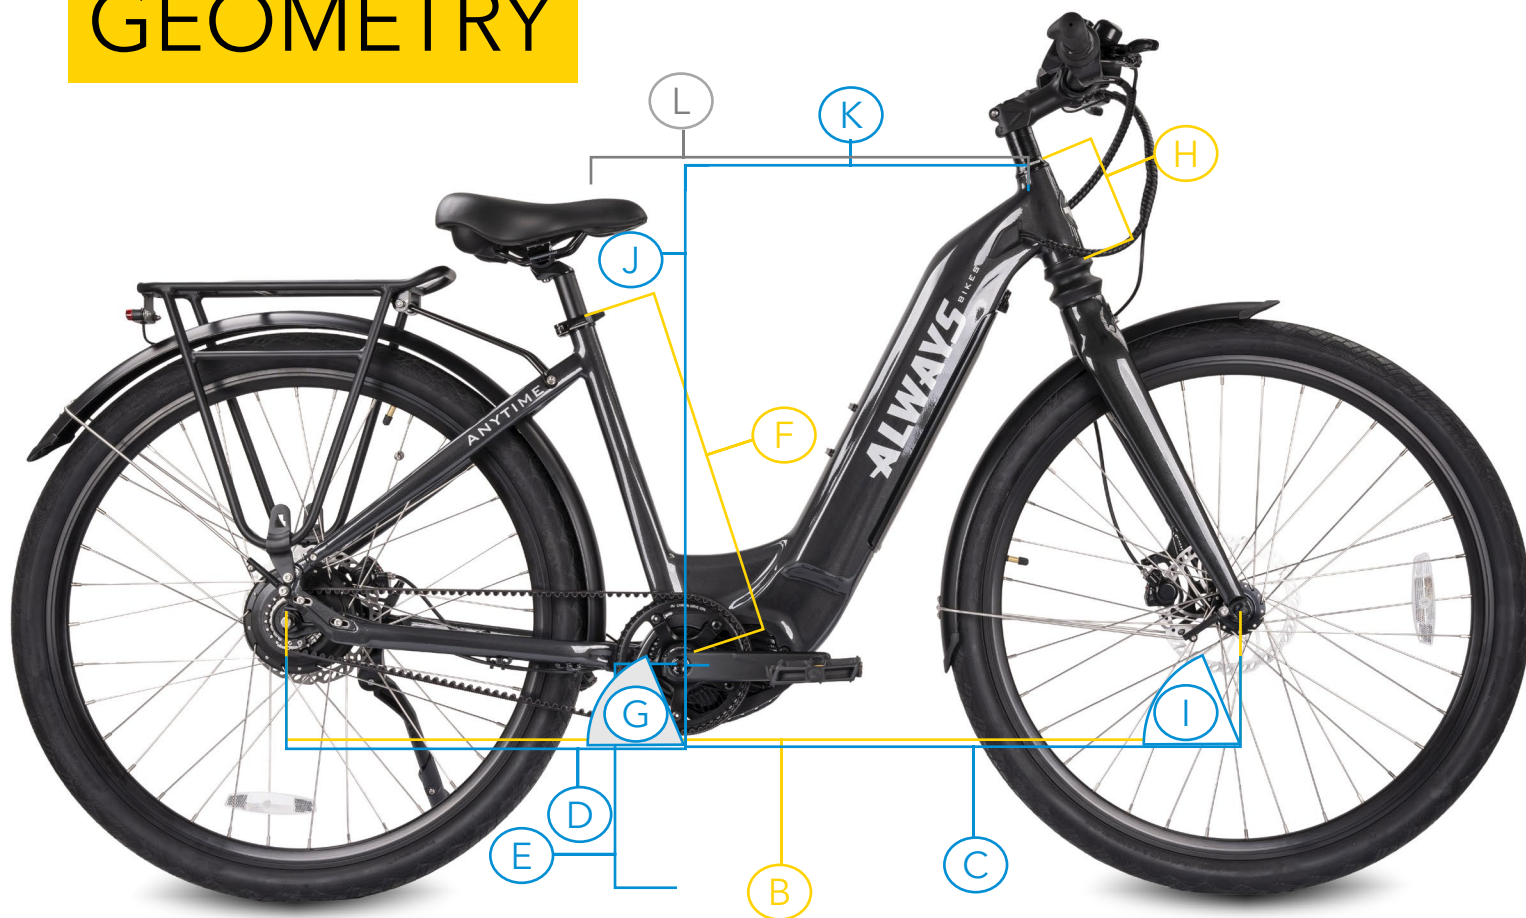

<https://www.ALWAYSBikes.com/support>

eMail questions to support@alwaysbikes.com

Call Toll Free at 888-341-6450

ANYTIME

SPEC

Class III	75+ Miles	48V 14Ah UL2271 Compliant
<i>Classification</i>	<i>Range TRIP/PAS/PEDAL</i>	<i>Battery</i>
500W 140Nm Bafang Mid Drive UL2849 Compliant	672 Wh	28mph TRIP/PAS 20mph Throttle
<i>Motor Size</i>	<i>Wh- Watt Hours</i>	<i>Top Speed</i>
Enviolo Manual Stepless Gear Rear Hub	Triple Sensor Technology Torque, Cadence, Speed	59 lbs.
<i>Gearing</i>	<i>Sensor</i>	<i>Bike Weight</i>
Gates Belt Driven	300 lbs	Charcoal Metallic or Metallic Green
<i>Drive</i>	<i>Max Pay Load Capacity</i>	<i>Color Options</i>

<i>Rider Fit</i>	5' to 6'2" Step Thru
<i>Frame Material</i>	6061 Aluminum
<i>Brakes</i>	Hydraulic Disc Brakes w/180mm Rotor
<i>Tire Size</i>	29" x 2.0" pressure 15-40 PSI (ideal 30 PSI)
<i>Charging Time</i>	4-5 hours
<i>Charger Input/Output</i>	100-240V 50/60Hz AC - 54.6V 3A DC-CE certified, UL
<i>IP level</i>	IPX4
<i>Accessories Included</i>	Bell, Kickstand, Fenders, Rear Rack, Integrated Front &, Rear Lights

ANYTIME ANATOMY

ANYTHING GEOMETRY

			ANYTIME
B	Wheel- Base	mm	1164
C	Front Center	mm	683
D	Chain Stay	mm	487
E	Bottom Bracket (BB) Height	mm	280
F	Seat Tube Length	mm	450
G	Seat Tube Angle	deg	73
H	Head Tube Length	mm	117
I	Head Tube Angle	deg	71
J	Frame Stack	mm	614
K	Frame Reach	mm	442
L	Effective Top Tube Length	mm	630